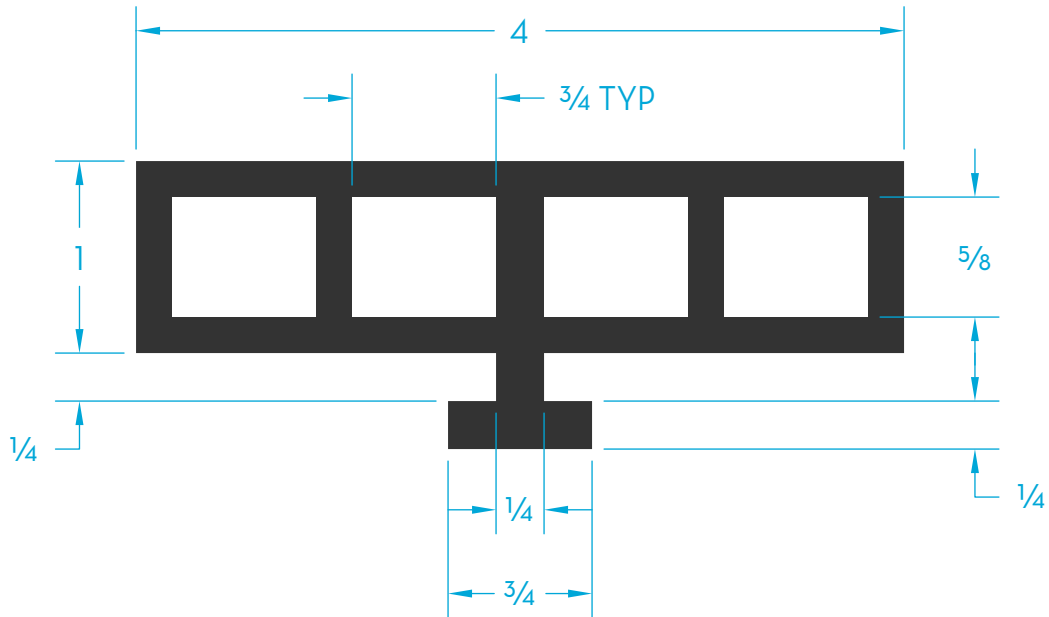

FLUTED RUBBER

T – PROFILES

ARC # 14794

ARC # 16669

FLUTED RUBBER

T - PROFILES

ARC # 15088

ARC # 14886